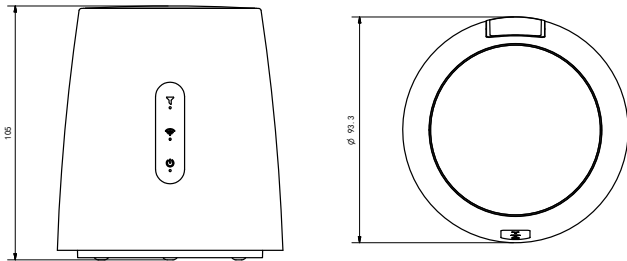

Specsheet

v.1.2
9 July 2019

myndr wifi

Dimensions (height x depth)	105 mm x 93,3 mm
Power input (micro USB)	5V 2A
Power consumption	<6W
Ethernet (RJ45)	2x Ethernet 1 Gbps. 1x WAN, 1x LAN
Wireless 2.4GHz	Max 300Mbps / 20dBm
Wireless 5GHz	Max 433Mbps / 20dBm
Protocol	802.11 b/g/n/ac
CPU	775Mhz Qualcomm Atheros QCA9563
Memory	DDRII 128MB
LED	WiFi active, myndr filter active, power
Colors	Wool white / Soil dark

myndr switch

Dimensions (height x width x depth)	97,8 mm x 85 mm x 31,4 mm (including wall-plate)
Power input (2x AA Alkaline)	2.8V
Power consumption	<0,15 W
Connection	NB-IoT
Positions	5 (North, north-west, west, south-west, south)
Colors	Wool white / Soil dark