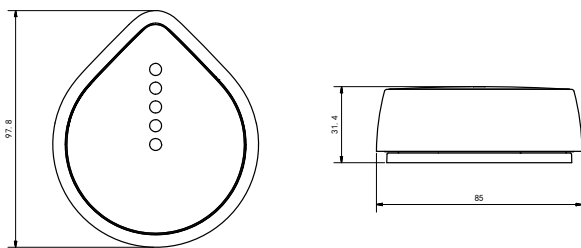

Specsheet

v.1.2
9 July 2019

myndr wifi

Dimensions (height x depth)	105 mm x 93,3 mm
Power input (micro USB)	5V 2A
Power consumption	<6W
Ethernet (RJ45)	2x Ethernet 1 Gbps. 1x WAN, 1x LAN
Wireless 2.4GHz	Max 300Mbps / 20dBm
Wireless 5GHz	Max 433Mbps / 20dBm
Protocol	802.11 b/g/n/ac
CPU	775Mhz Qualcomm Atheros QCA9563
Memory	DDRII 128MB
LED	WiFi active, myndr filter active, power
Colors	Wool white / Soil dark

myndr switch

Dimensions (height x width x depth)	97,8 mm x 85 mm x 31,4 mm (including wall-plate)
Power input (2x AA Alkaline)	2.8V
Power consumption	<0,15 W
Connection	NB-IoT
Positions	5 (North, north-west, west, south-west, south)
Colors	Wool white / Soil dark